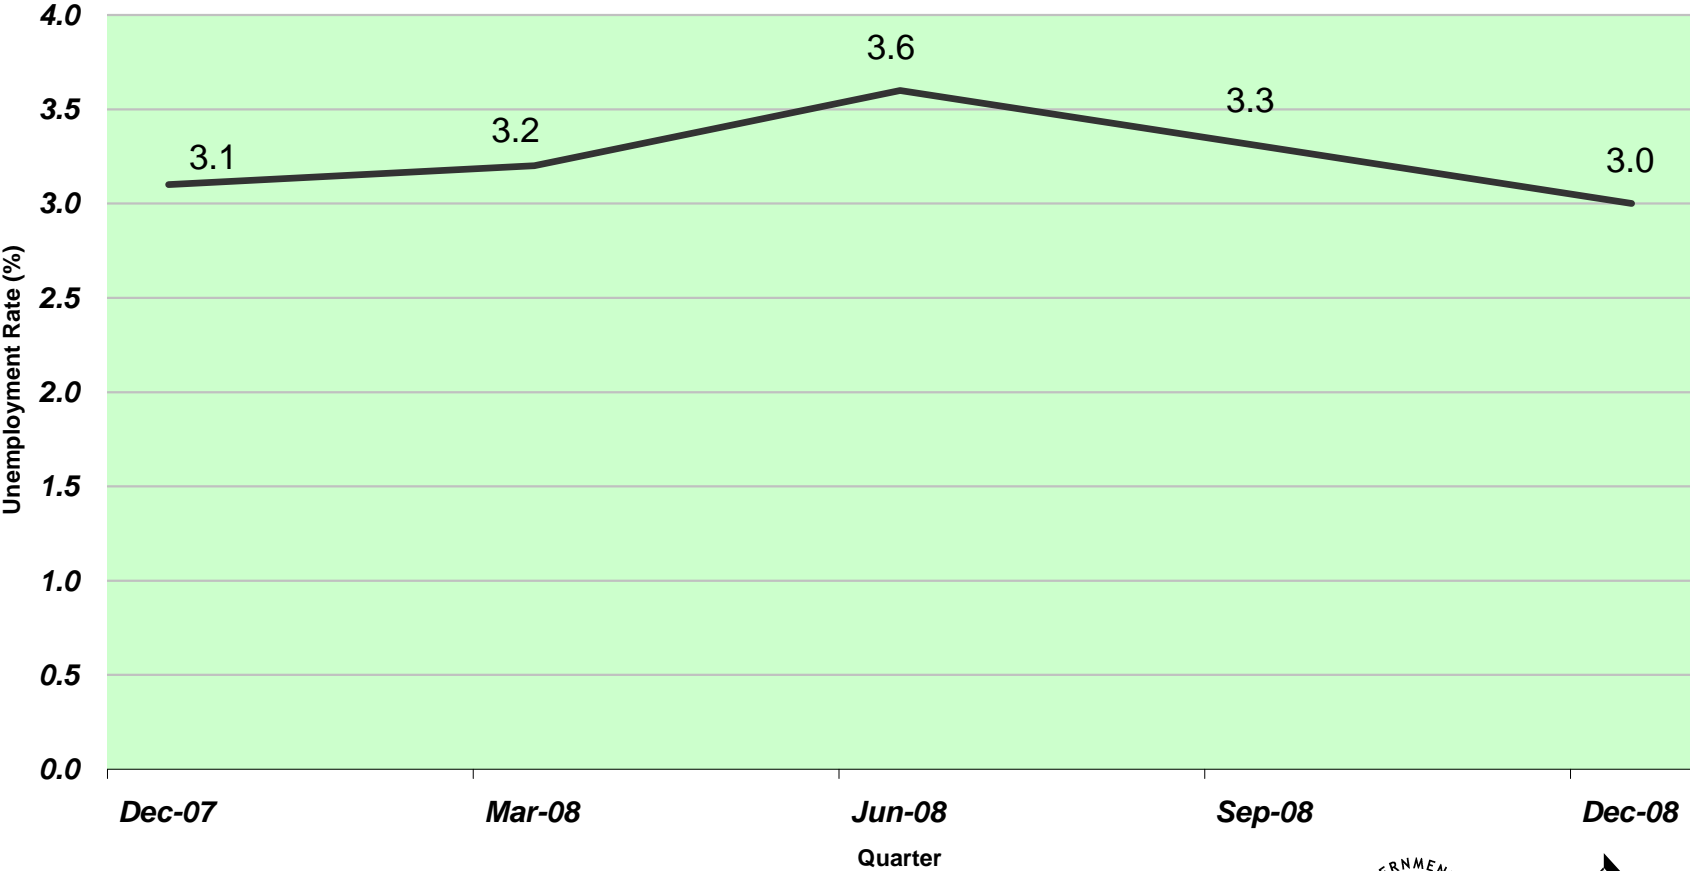

South West Unemployment Rate

Source: DEEWR Small Area Labour Markets - Australia, December Quarter 2008