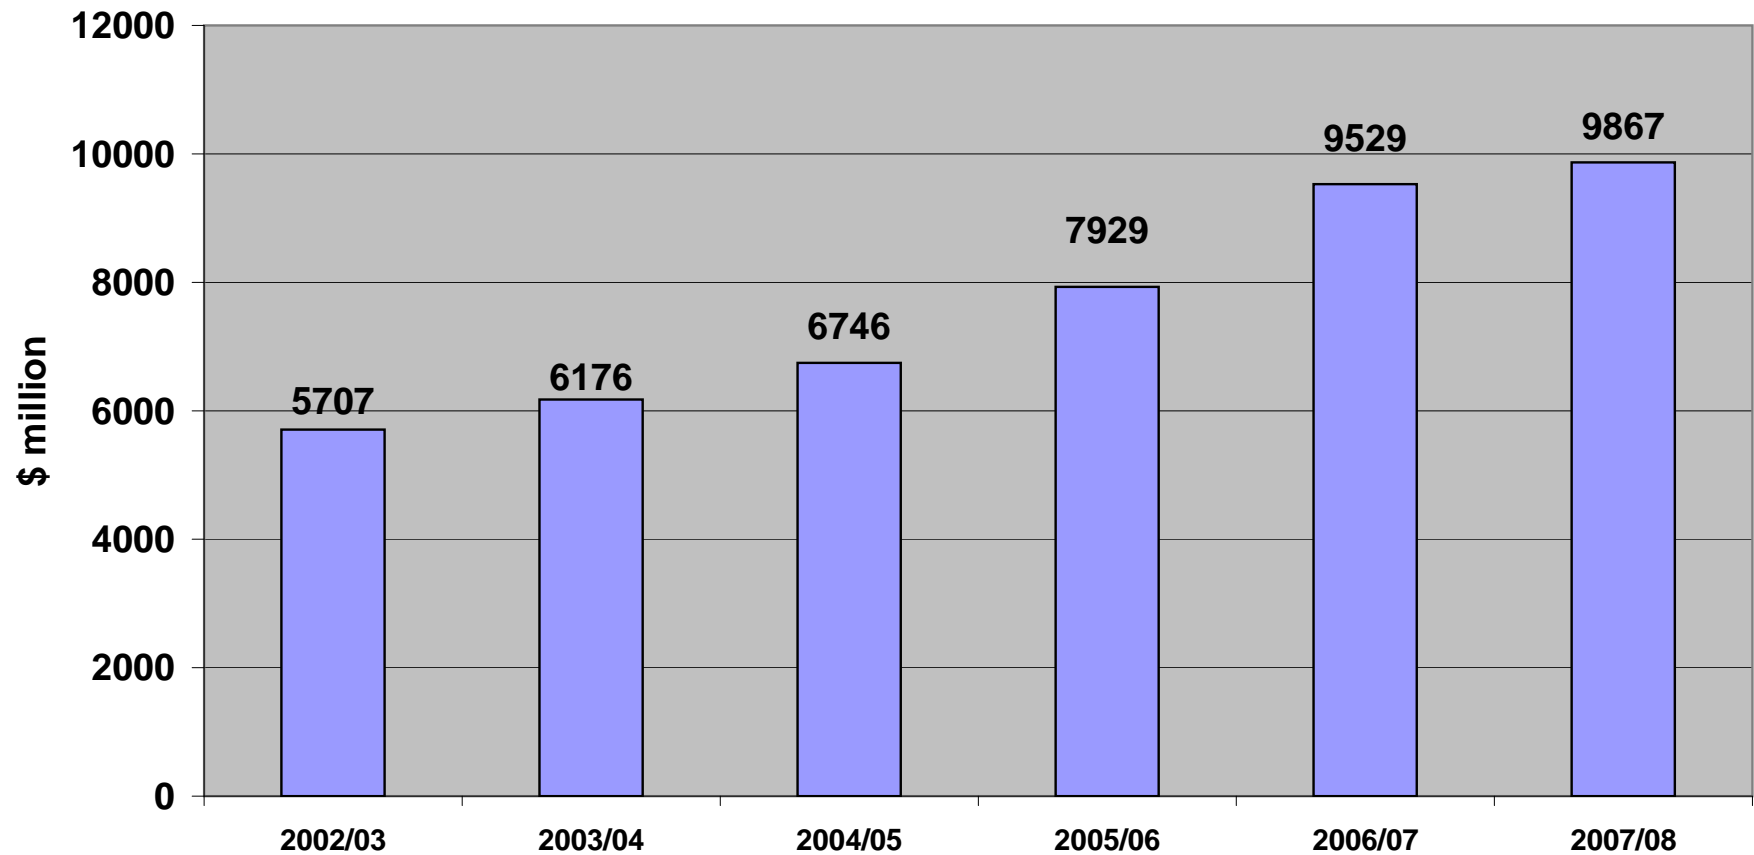

Gross Regional Product - South West Region

Source: GRP data is synthesised by the Department of Local Government and Regional Development from the Australian Bureau of Statistics National Accounts Data